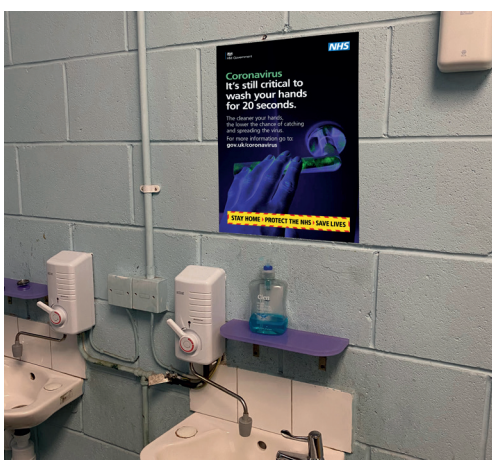

Material: Aluminium Composite Signs

A Monomeric Vinyl mounted to a 3mm Aluminium Composite with a Gloss Laminate applied to the front.

- The surface is wipeable for easy disinfecting
- Choose from Standard A Sizes
- A4, A3, A2, A1, or A0
- Pre-designed Posters or Supply Print Ready Artwork
- Double Sided Tape applied to the Rear for fitting
- Can be screwed to the wall
- Used both internally and externally
- Suitable for Dry and Wet Areas